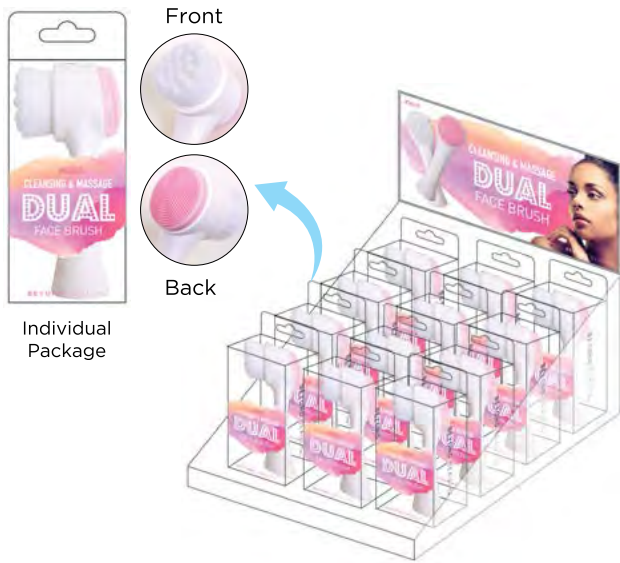

30009 Assort 

Individual Package

Mermaid Makeup Brush Display Set 12pcs

1dsp / 24dsp

30028 Assort

Individual Package

Dual Face Cleansing Brush Display Set 12pcs

1dsp / 12dsp